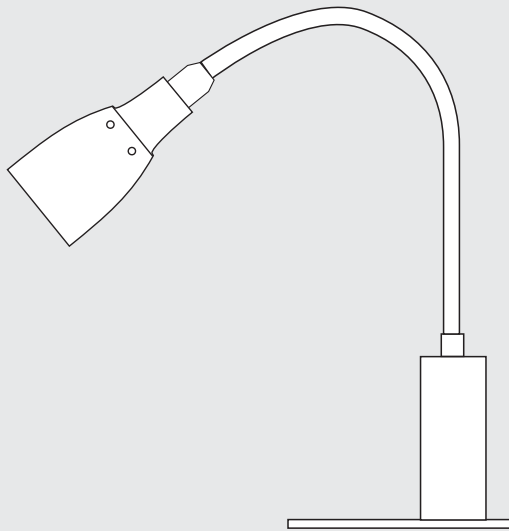

Midnight:

Two sizes of cowl on a flexible arm for mounting through a headboard or bulkhead, or with an additional 90mm disk, to allow fixing to a wall. Chrome plated. Desk light has a pewter base.

Description	Desk	Detail	Round plate	Bedhead
		Switched	Small cowl	Large cowl
Product Code	AF387	-	AF383	AF382
Height inc. cowl (cm)	48	-	-	-
Width of base (cm)	16	9	9	3
Width of cowl (cm)	8	-	6	8
Projection (cm)	-	-	53	54

See data sheet for more options

Midnight

Large Cowl (7W compact fluorescent spot or tungsten R50)

Small Cowl (7W compact fluorescent spot only)

Installation information

The wall lights have a cable connector that needs to be accommodated within the surface that it is being mounted on to. The bedhead version is supplied with two different lengths of threaded tube 40 and 60mm and 1.5 metres of cable to allow a remote connection to be made.

AF386
Wall switched large cowl

Dia 9cm