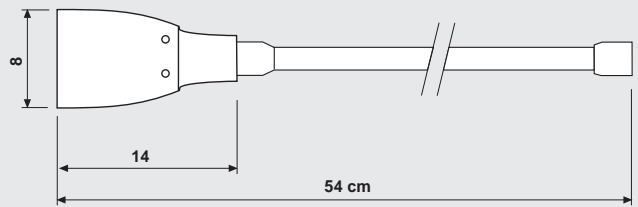

Midnight:

Two sizes of cowl on a flexible arm for mounting through a headboard or bulkhead, or with an additional 90mm disk, to allow fixing to a wall. Chrome plated. Desk light has a pewter base.

Description	Desk	Detail	Round plate	Bedhead
		Switched	Small cowl	Large cowl
Product Code	AF387	-	AF383	AF382
Height inc. cowl (cm)	48	-	-	-
Width of base (cm)	16	9	9	3
Width of cowl (cm)	8	-	6	8
Projection (cm)	-	-	53	54

See data sheet for more options

Midnight

Large Cowl (7W compact fluorescent spot or tungsten R50)

Small Cowl (7W compact fluorescent spot only)

Installation information

The wall lights have a cable connector that needs to be accommodated within the surface that it is being mounted on to. The bedhead version is supplied with two different lengths of threaded tube 40 and 60mm and 1.5 metres of cable to allow a remote connection to be made.