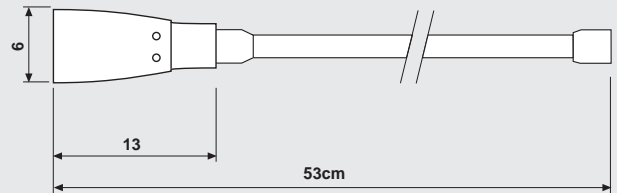

Midnight:

Two sizes of cowl on a flexible arm for mounting through a headboard or bulkhead, or with an additional 90mm disk, to allow fixing to a wall. Chrome plated. Desk light has a pewter base.

Description	Desk	Detail	Round plate	Bedhead
		Switched	Small cowl	Large cowl
Product Code	AF387	-	AF383	AF382
Height inc. cowl (cm)	48	-	-	-
Width of base (cm)	16	9	9	3
Width of cowl (cm)	8	-	6	8
Projection (cm)	-	-	53	54

See data sheet for more options

Midnight

Large Cowl (7W compact fluorescent spot or tungsten R50)

Small Cowl (7W compact fluorescent spot only)

Installation information

The wall lights have a cable connector that needs to be accommodated within the surface that it is being mounted on to. The bedhead version is supplied with two different lengths of threaded tube 40 and 60mm and 1.5 metres of cable to allow a remote connection to be made.

AF381
Bedhead small cowl

AF382
Bedhead large cowl

AF383
Wall mounted small cowl

Dia 9cm

AF384
Wall mounted large cowl

Dia 9cm

AF385
Wall switched small cowl

Dia 9cm