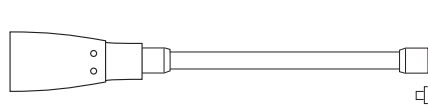

Midnight:

Two sizes of cowl on a flexible arm for mounting through a headboard or bulkhead, or with an additional 90mm disk, to allow fixing to a wall. Chrome plated. Desk light has a pewter base.

Description	Desk	Detail	Round plate	Bedhead
		Switched	Small cowl	Large cowl
Product Code	AF387	-	AF383	AF382
Height inc. cowl (cm)	48	-	-	-
Width of base (cm)	16	9	9	3
Width of cowl (cm)	8	-	6	8
Projection (cm)	-	-	53	54

See data sheet for more options

Midnight

Large Cowl (7W compact fluorescent spot or tungsten R50)

Small Cowl (7W compact fluorescent spot only)

Installation information

The wall lights have a cable connector that needs to be accommodated within the surface that it is being mounted on to. The bedhead version is supplied with two different lengths of threaded tube 40 and 60mm and 1.5 metres of cable to allow a remote connection to be made.

AF381
Bedhead small cowl

AF382
Bedhead large cowl

AF383
Wall mounted small cowl

Dia 9cm

AF384
Wall mounted large cowl

Dia 9cm

AF385
Wall switched small cowl

Dia 9cm