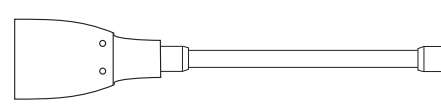

Midnight:

Two sizes of cowl on a flexible arm for mounting through a headboard or bulkhead, or with an additional 90mm disk, to allow fixing to a wall. Chrome plated. Desk light has a pewter base.

Description	Desk	Detail	Round plate	Bedhead
		Switched	Small cowl	Large cowl
Product Code	AF387	-	AF383	AF382
Height inc. cowl (cm)	48	-	-	-
Width of base (cm)	16	9	9	3
Width of cowl (cm)	8	-	6	8
Projection (cm)	-	-	53	54

See data sheet for more options

Midnight

Large Cowl (7W compact fluorescent spot or tungsten R50)

Small Cowl (7W compact fluorescent spot only)

Installation information

The wall lights have a cable connector that needs to be accommodated within the surface that it is being mounted on to. The bedhead version is supplied with two different lengths of threaded tube 40 and 60mm and 1.5 metres of cable to allow a remote connection to be made.

AF381
Bedhead small cowl

AF382
Bedhead large cowl

AF383
Wall mounted small cowl

Dia 9cm

AF384
Wall mounted large cowl

Dia 9cm

AF385
Wall switched small cowl

Dia 9cm