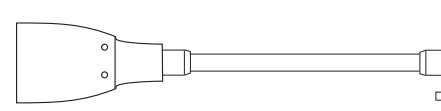

Midnight:

Two sizes of cowl on a flexible arm for mounting through a headboard or bulkhead, or with an additional 90mm disk, to allow fixing to a wall. Chrome plated. Desk light has a pewter base.

Description	Desk	Detail	Round plate	Bedhead
		Switched	Small cowl	Large cowl
Product Code	AF387	-	AF383	AF382
Height inc. cowl (cm)	48	-	-	-
Width of base (cm)	16	9	9	3
Width of cowl (cm)	8	-	6	8
Projection (cm)	-	-	53	54

See data sheet for more options

Midnight

Large Cowl (7W compact fluorescent spot or tungsten R50)

Small Cowl (7W compact fluorescent spot only)

Installation information

The wall lights have a cable connector that needs to be accommodated within the surface that it is being mounted on to. The bedhead version is supplied with two different lengths of threaded tube 40 and 60mm and 1.5 metres of cable to allow a remote connection to be made.

AF381
Bedhead small cowl

AF382
Bedhead large cowl

AF383
Wall mounted small cowl

Dia 9cm

AF384
Wall mounted large cowl

Dia 9cm

AF385
Wall switched small cowl

Dia 9cm