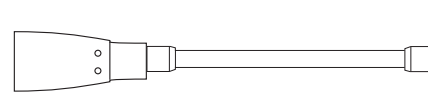

Midnight:

Two sizes of cowl on a flexible arm for mounting through a headboard or bulkhead, or with an additional 90mm disk, to allow fixing to a wall. Chrome plated. Desk light has a pewter base.

Description	Desk	Detail	Round plate	Bedhead
		Switched	Small cowl	Large cowl
Product Code	AF387	-	AF383	AF382
Height inc. cowl (cm)	48	-	-	-
Width of base (cm)	16	9	9	3
Width of cowl (cm)	8	-	6	8
Projection (cm)	-	-	53	54

See data sheet for more options

Midnight

Large Cowl (7W compact fluorescent spot or tungsten R50)

Small Cowl (7W compact fluorescent spot only)

Installation information

The wall lights have a cable connector that needs to be accommodated within the surface that it is being mounted on to. The bedhead version is supplied with two different lengths of threaded tube 40 and 60mm and 1.5 metres of cable to allow a remote connection to be made.

AF381
Bedhead small cowl

AF382
Bedhead large cowl

AF383
Wall mounted small cowl

Dia 9cm

AF384
Wall mounted large cowl

Dia 9cm

AF385
Wall switched small cowl

Dia 9cm